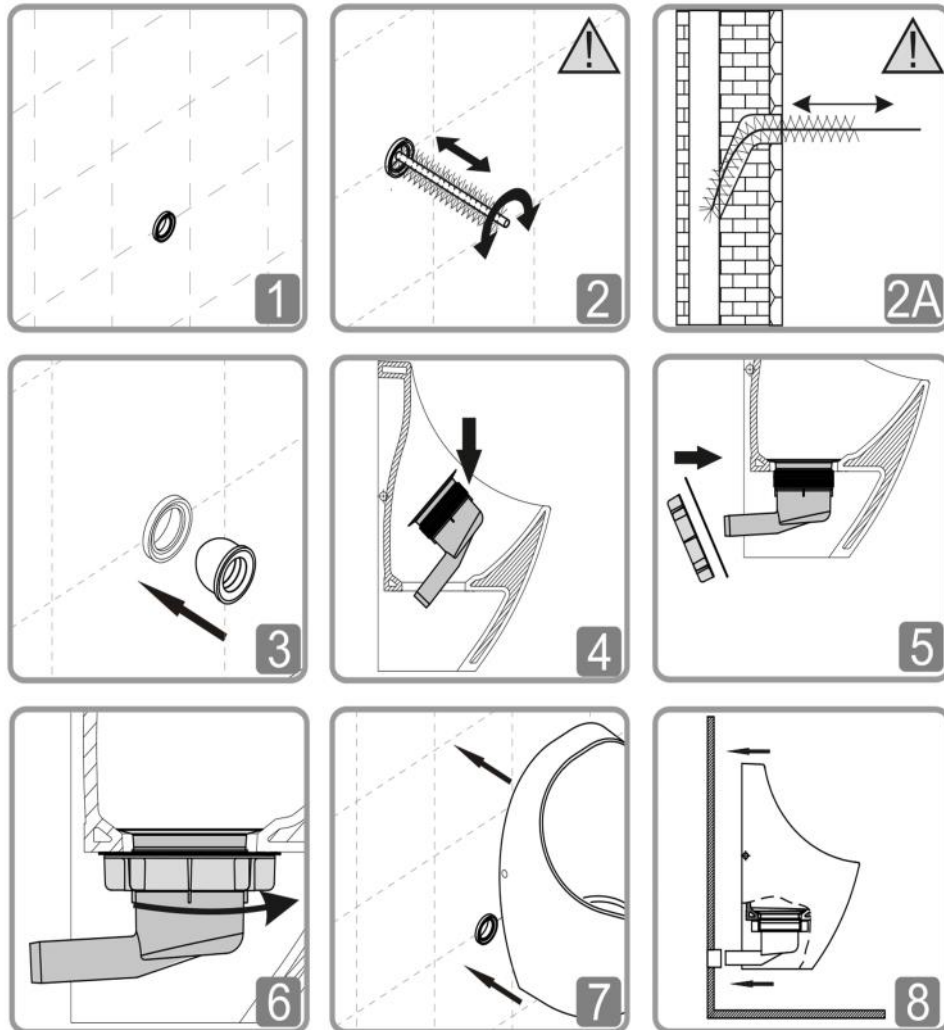

INSTALLATION INSTRUCTIONS

Continued on next page

Recommended Mounting Height: Top of front lip to finished floor - Junior 510mm, Adult 650mm
Urinals spaced at 700mm centres.

NO TRAPS TO BE INSTALLED
32MM 1-1/4 INCH BSP WASTE CONNECTION

INSTALLATION INSTRUCTIONS

Continued from page 1

Recommended Mounting Height: Top of front lip to finished floor - Junior 510mm, Adult 650mm
Urinals spaced at 700mm centres.

NO TRAPS TO BE INSTALLED
32MM 1-1/4 INCH BSP WASTE CONNECTION