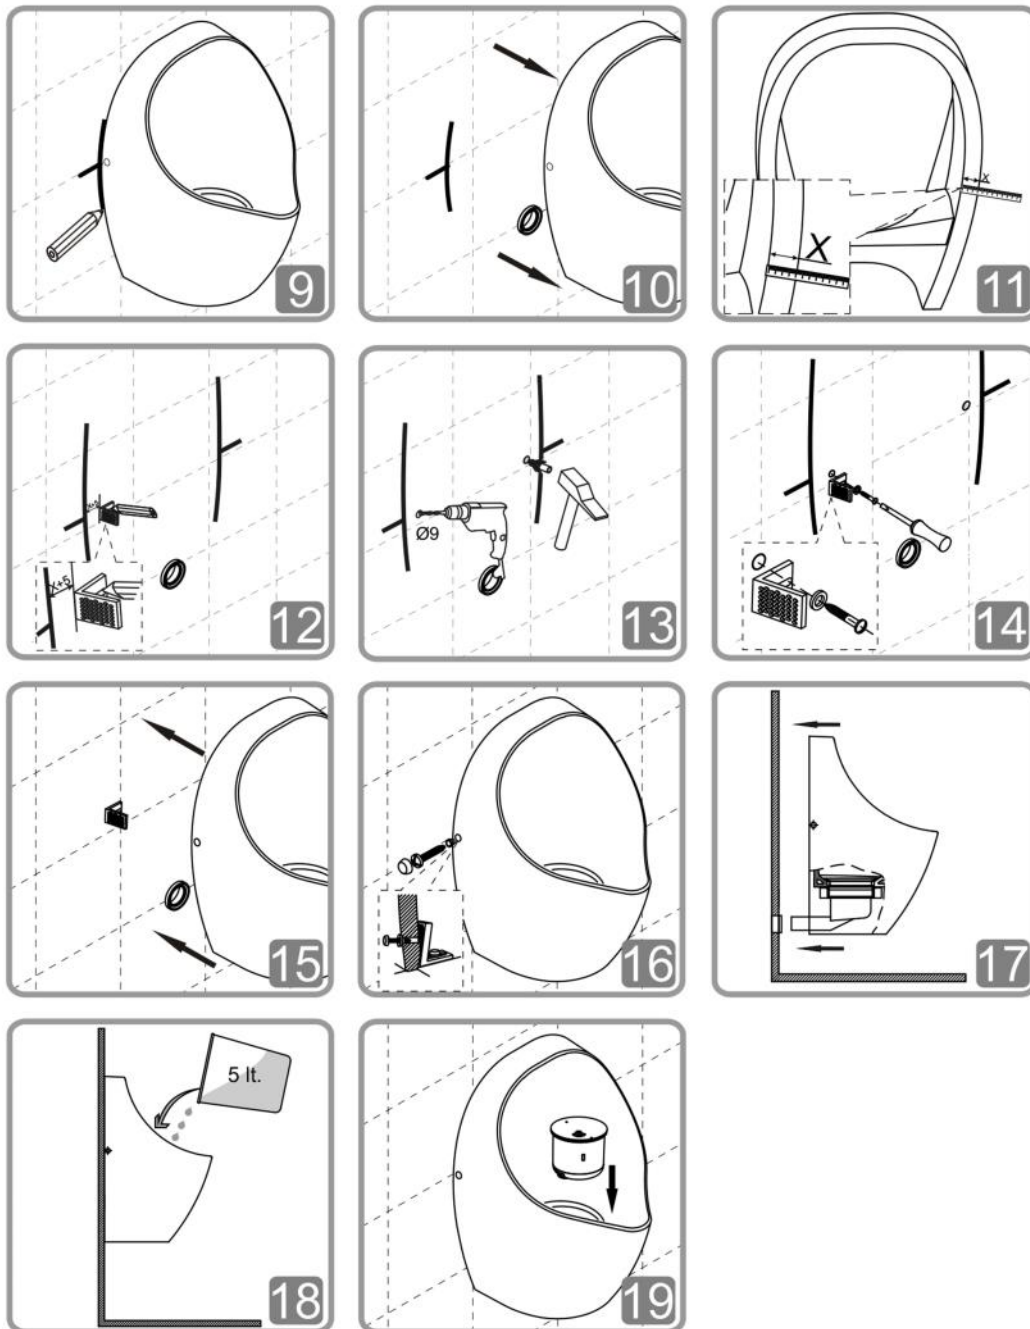

INSTALLATION INSTRUCTIONS

Continued on next page

Recommended Mounting Height: Top of front lip to finished floor - Junior 510mm, Adult 650mm
Urinals spaced at 700mm centres.

NO TRAPS TO BE INSTALLED
32MM 1-1/4 INCH BSP WASTE CONNECTION

INSTALLATION INSTRUCTIONS

Continued from page 1

Recommended Mounting Height: Top of front lip to finished floor - Junior 510mm, Adult 650mm
Urinals spaced at 700mm centres.

NO TRAPS TO BE INSTALLED
32MM 1-1/4 INCH BSP WASTE CONNECTION